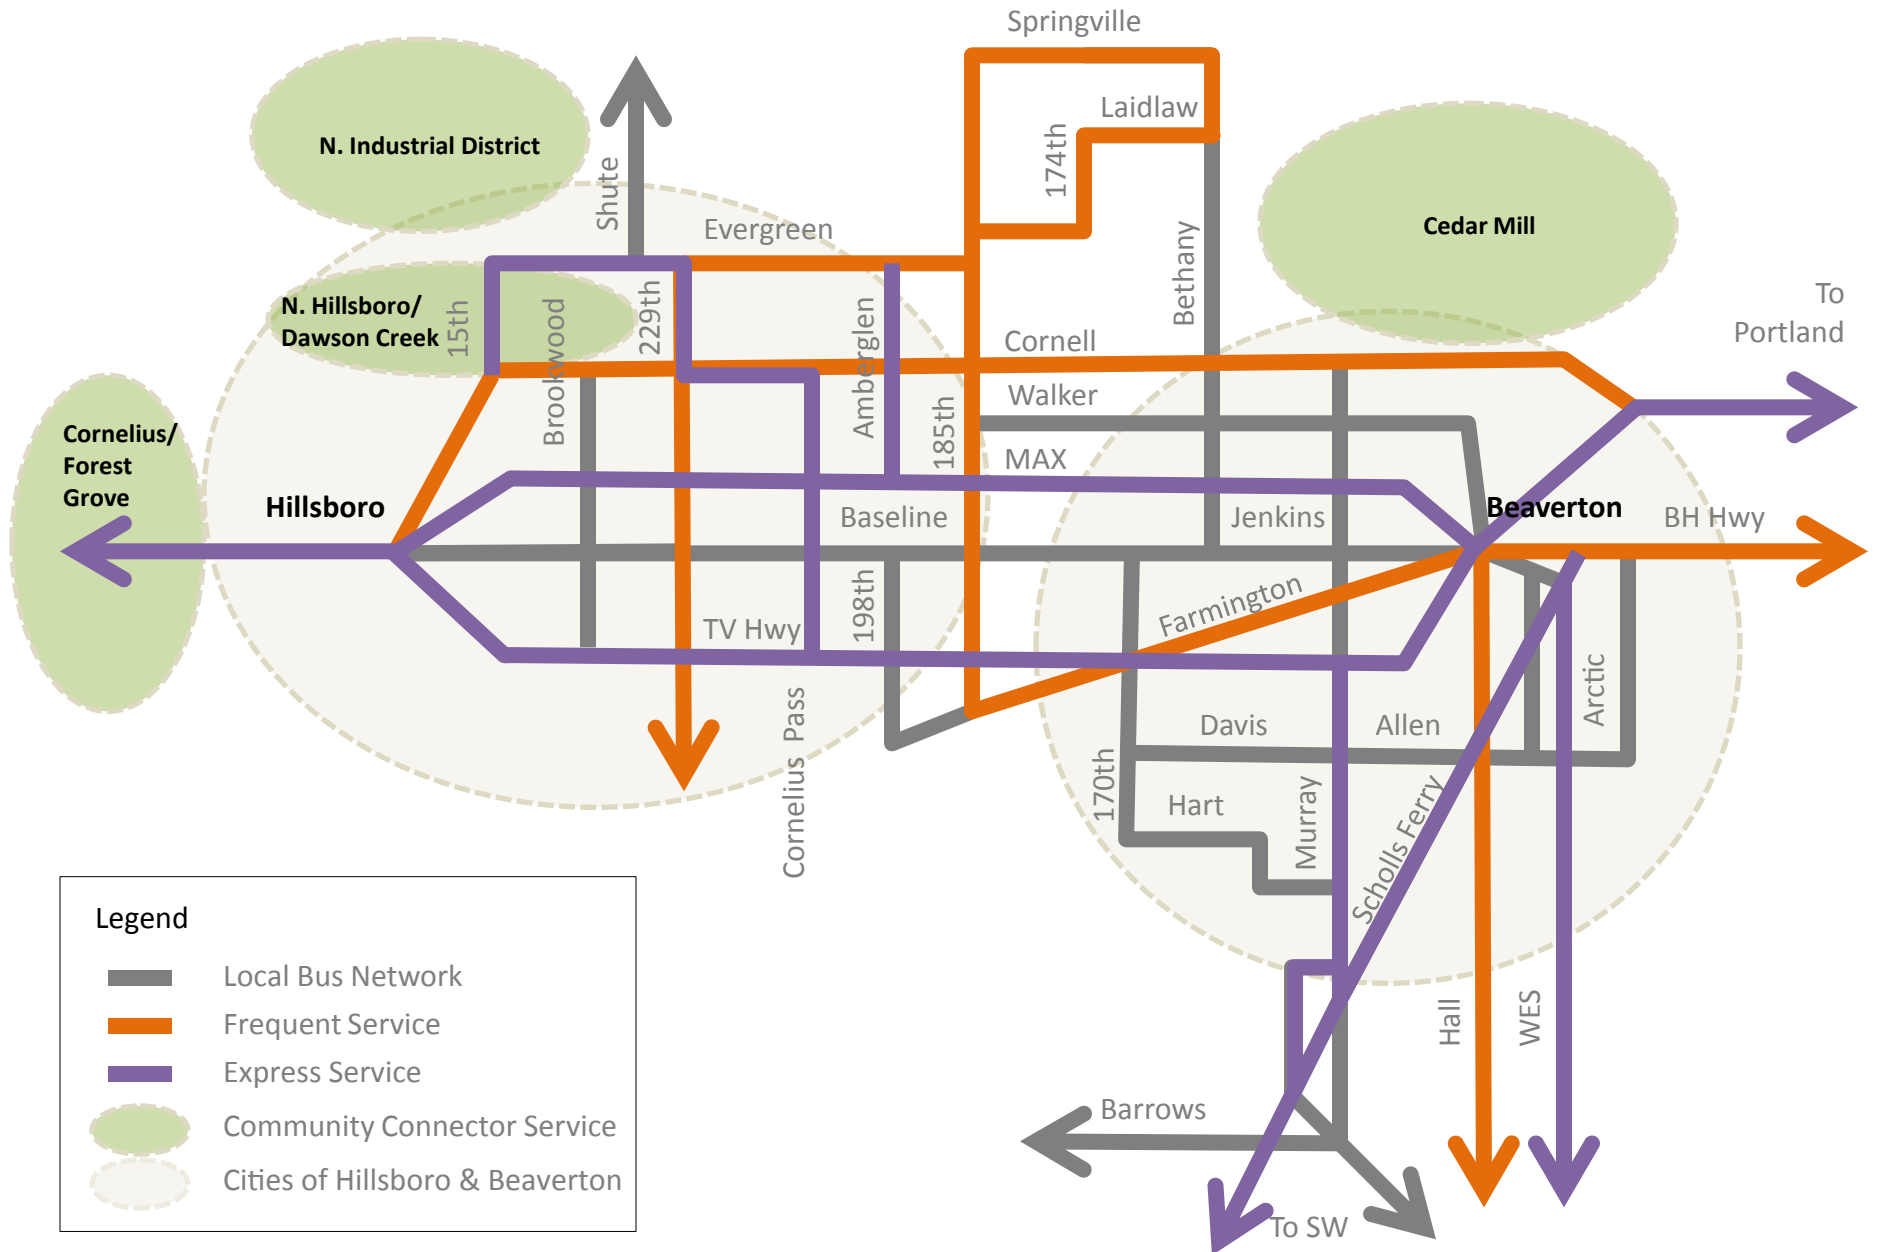

# Westside Service Enhancement Plan

## Concept Map

### Legend

-  Local Bus Network
-  Frequent Service
-  Express Service
-  Community Connector Service
-  Cities of Hillsboro & Beaverton