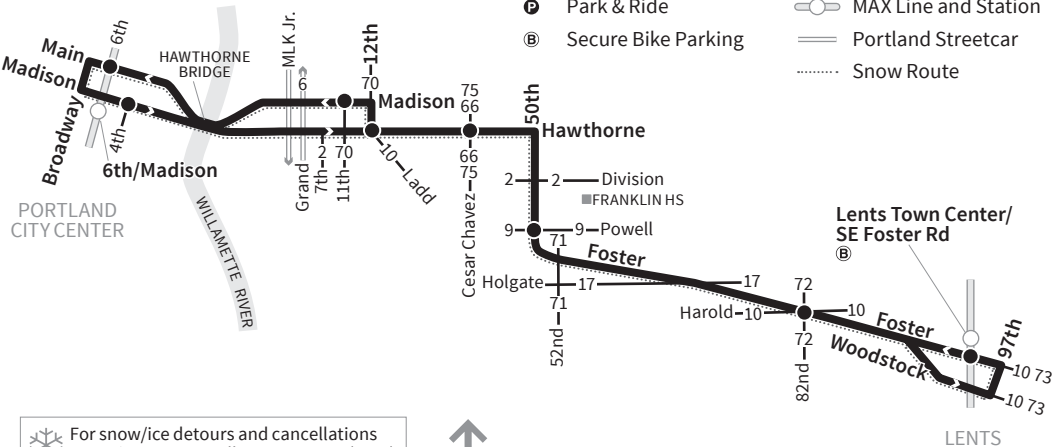

# 14-Hawthorne

Bus and MAX transfers on 5th and 6th

- Route/Schedule Stop
- P Park & Ride
- ⓑ Secure Bike Parking

- 35- Transfer Nearby
- MAX Line and Station
- Portland Streetcar
- ⋯ Snow Route

For snow/ice detours and cancellations visit [trimet.org](http://trimet.org) or call 503-238-RIDE (7433).