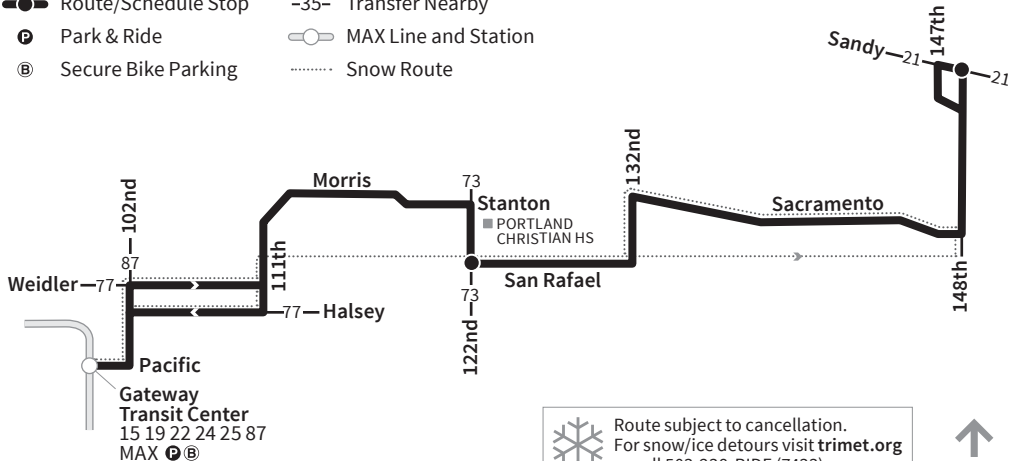

23-San Rafael

● Route/Schedule Stop

-35- Transfer Nearby

P Park & Ride

○ MAX Line and Station

B Secure Bike Parking

⋯ Snow Route

 Route subject to cancellation.
For snow/ice detours visit trimet.org
or call 503-238-RIDE (7433).

NORTH