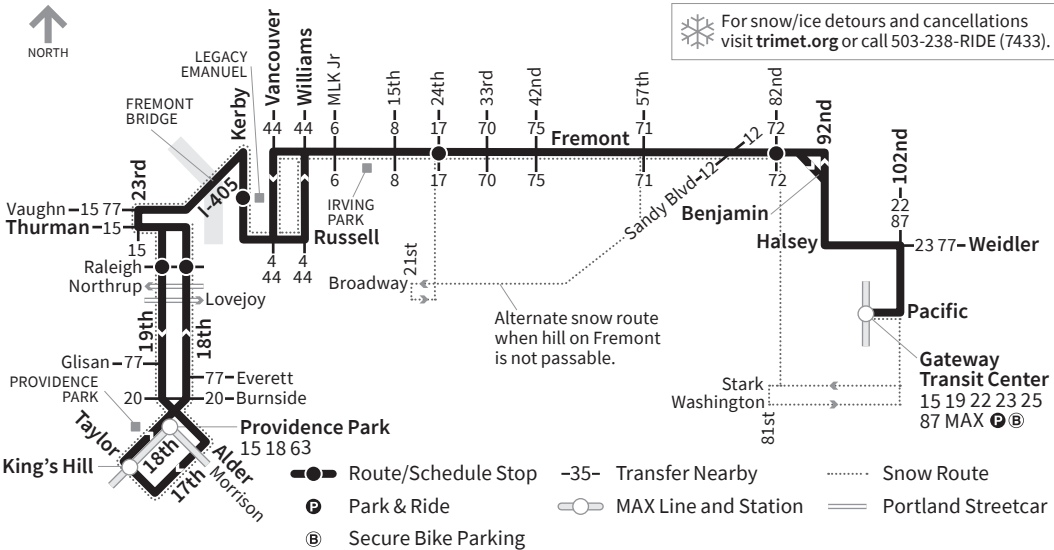

24-Fremont/NW 18th

NORTH

For snow/ice detours and cancellations visit trimet.org or call 503-238-RIDE (7433).

- Route/Schedule Stop
- Park & Ride
- Secure Bike Parking

- 35- Transfer Nearby
- MAX Line and Station

- Snow Route
- Portland Streetcar

Alternate snow route when hill on Fremont is not passable.

Gateway Transit Center
15 19 22 23 25
87 MAX **P** **B**

Vaughn -15 77
Thurman -15

Glisan -77
PROVIDENCE PARK
20

Pacific

Gateway Transit Center
15 19 22 23 25
87 MAX **P** **B**

Vancouver

Williams

MLK Jr

15th

24th

33rd