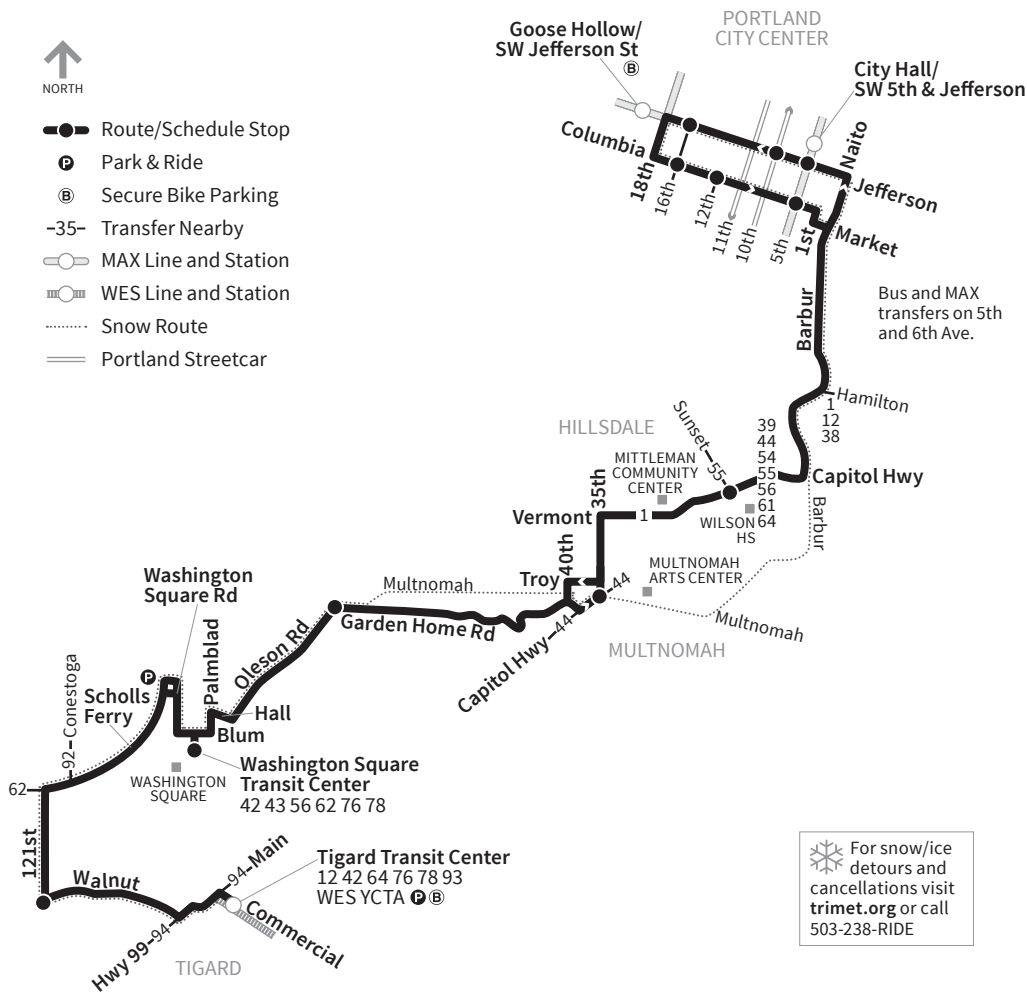

45-Garden Home

NORTH

- Route/Schedule Stop
- Park & Ride
- Secure Bike Parking
- 35- Transfer Nearby
- MAX Line and Station
- WES Line and Station
- Snow Route
- Portland Streetcar

For snow/ice detours and cancellations visit trimet.org or call 503-238-RIDE