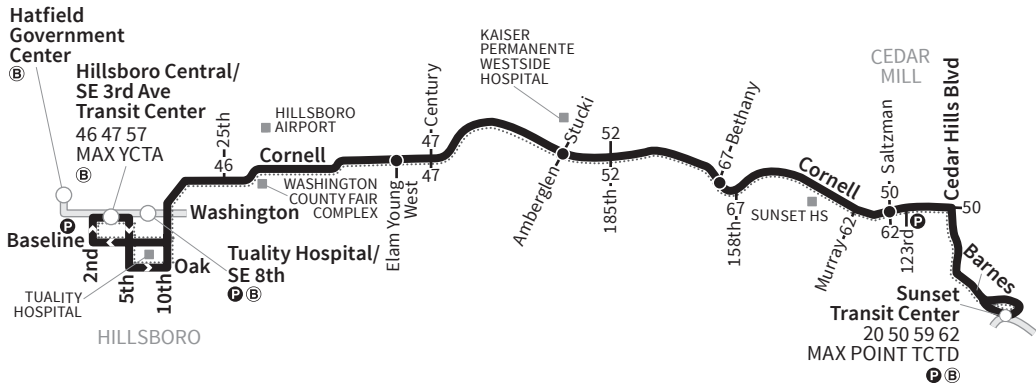

48-Cornell

For snow/ice detours and cancellations visit trimet.org or call 503-238-RIDE

Route/Schedule Stop

Park & Ride

Secure Bike Parking

-35- Transfer Nearby

MAX Line and Station

Snow Route