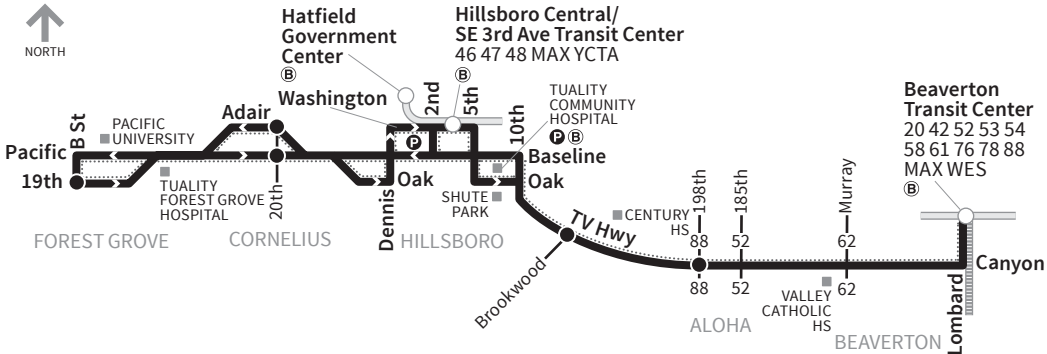

# 57-TV Hwy/Forest Grove

NORTH

●—● Route/Schedule Stop

○—○ MAX Line and Station

P Park & Ride

▭—▭ WES Line and Station

B Secure Bike Parking

..... Snow Route

-35- Transfer Nearby

For snow/ice detours and cancellations visit [trimet.org](http://trimet.org) or call 503-238-RIDE (7433).