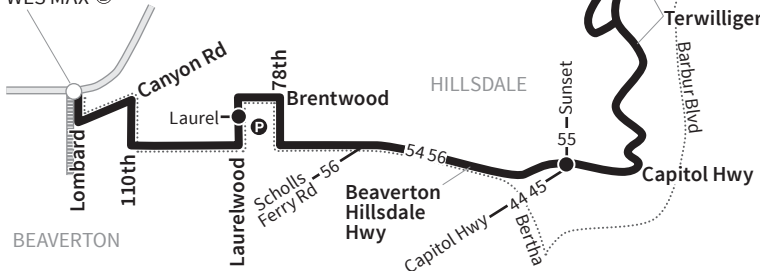

# 61-Marquam Hill/Beaverton

NORTH

**Beaverton  
Transit Center**  
20 42 52 53 54  
57 58 76 78 88  
WES MAX <sup>®</sup>

 Route subject to cancellation. For snow/ice detours visit [trimet.org](http://trimet.org) or call 503-238-RIDE (7433).

-  Route/Schedule Stop
-  Park & Ride
-  Secure Bike Parking
-  -35- Transfer Nearby
-  MAX Line and Station
-  WES Line and Station
-  Snow Route