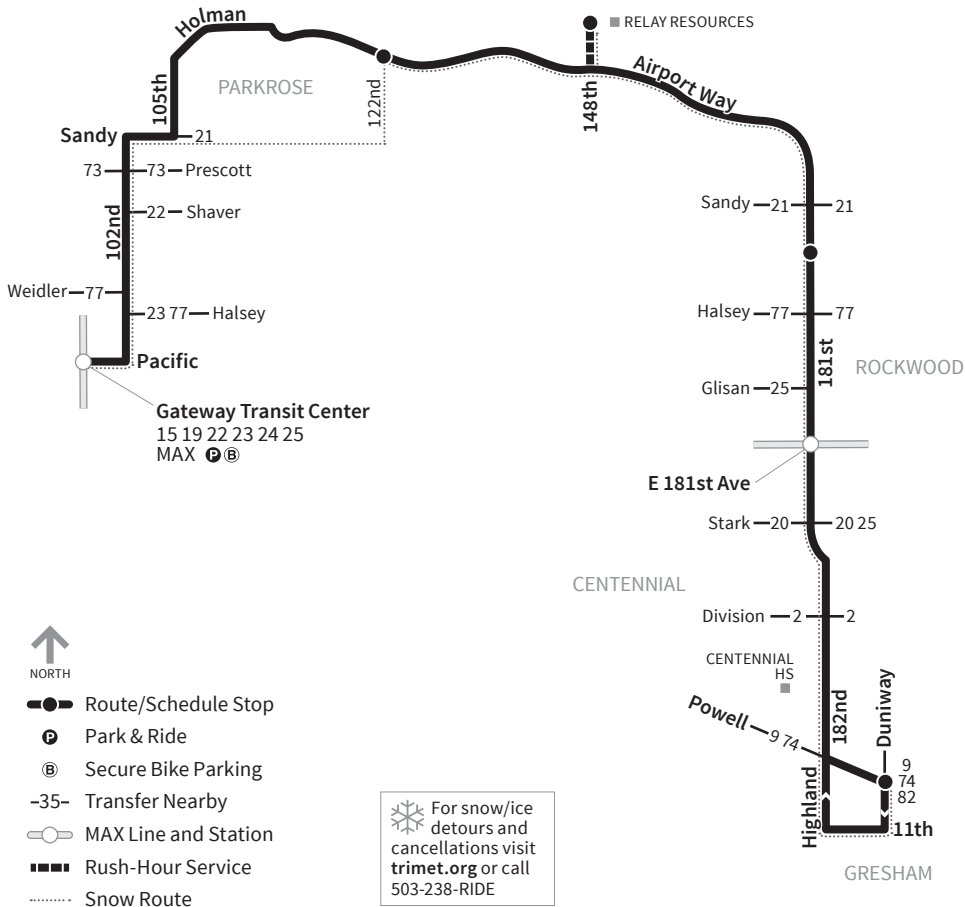

87-Airport Way/181st

For snow/ice detours and cancellations visit trimet.org or call 503-238-RIDE